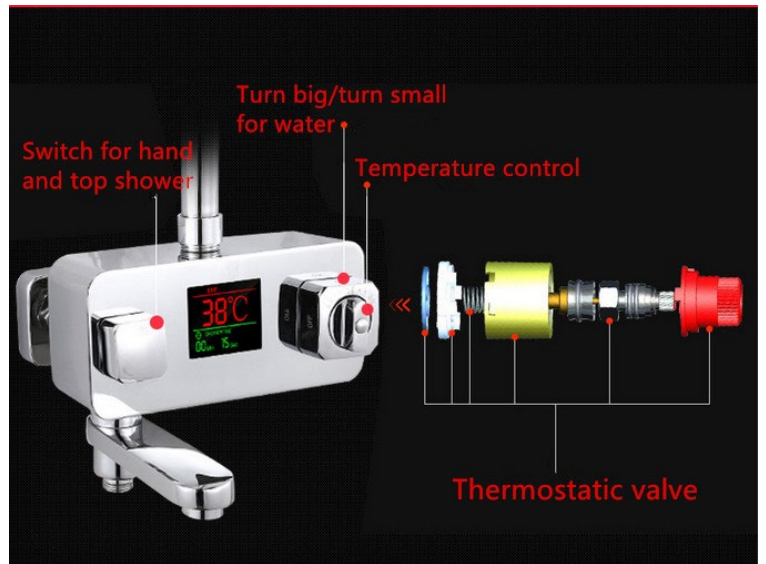

ATLANTA DIGITAL DISPLAY THERMOSTATIC SHOWER MIXER FAUCET SPECIFICATIONS

Technical Information

- Style : Contemporary
- Finish : Chrome
- Valve Type : Ceramic Valve
- Cold and Hot Switch : Yes
- Faucet Body Material : Brass
- Faucet Handle Material : Brass

Control for shower

Thermostatic control

**Thermostatic shower faucet
Digital display**

Powered by water flow. The led lights automatically while water flows down. Thermostatic Shower Mixer Faucet Assist you to select the best water temperature. The distance between the connectors to the wall (center to center) is about 5cm. You can use it to block the tub water outlet in the main body if you don't need to use the tub faucet.