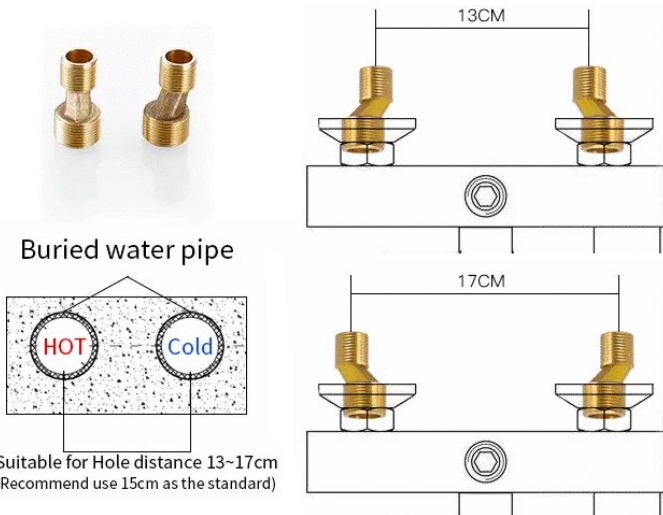

ATLANTA DIGITAL DISPLAY THERMOSTATIC SHOWER MIXER FAUCET SPECIFICATIONS

Technical Information

- Style : Contemporary
- Finish : Chrome
- Valve Type : Ceramic Valve
- Cold and Hot Switch : Yes
- Faucet Body Material : Brass
- Faucet Handle Material : Brass

Control for shower

Thermostatic control

**Thermostatic shower faucet
Digital display**

Powered by water flow. The led lights automatically while water flows down. Thermostatic Shower Mixer Faucet Assist you to select the best water temperature. The distance between the connectors to the wall (center to center) is about 5cm. You can use it to block the tub water outlet in the main body if you don't need to use the tub faucet.

All dimensions and specifications are nominal and may vary. Use actual products for accuracy in critical situations.